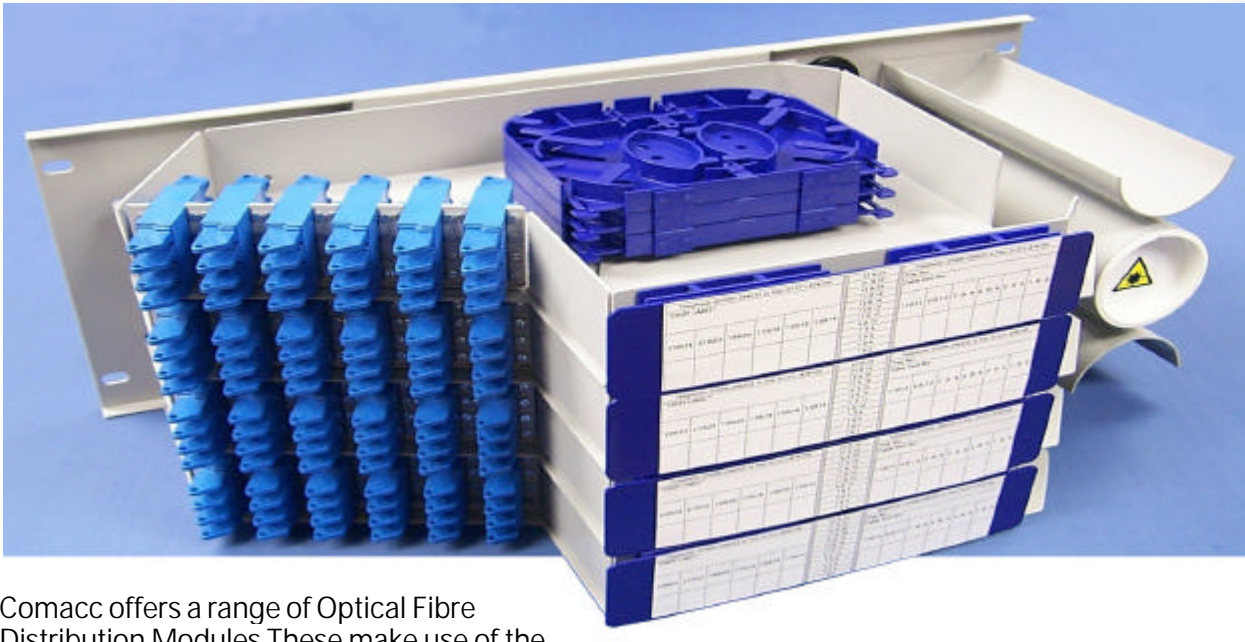

Optical Fibre Distribution Module

Comacc offers a range of Optical Fibre Distribution Modules. These make use of the fibre management drawer which has a maximum fibre capacity of 32 fibres depending on the choice of connectors.

Modules are fitted to recessed 19" or ETSI rails to allow the maximum room at the front of the cabinet for access and fibre management.

The ODFM is designed to take Comacc's pivoting fibre management drawer which offers ease of access to reduce installation and maintenance time. Splicing can be achieved without removing the unit from the cabinet and patching of the fibres only requires a limited movement of the drawer. The connector of choice can be fitted and drawers are supplied preloaded with fibre pigtailed where required. Optical Fibre Distribution Modules are available in the following sizes (see table below).

Comacc also have a range of rear mounting modules for TEP-1E cabinets. Based on the 24 fibre splice drawer, they are available in the following sizes:-

2VU – 24 Fibres	4VU - 48F
7VU – 96 Fibres	10VU - 144Fibres
11VU – 168 Fibres	14 VU – 216 Fibres
16 VU – 240 Fibres	19 VU – 288 Fibres

The fibre management drawer can be supplied individually for retro-fitment onto existing backplates. Cable Unit Breakouts (CUB) and slack fibre shelves are also available.

For 19" fitting where cabinet profiles are mid-cabinet mounted. All backplates and patchcord managers are fabricated from mild steel (Zintec) and powder coated in light grey for a durable finish. Each unit is supplied with installation recommendations.